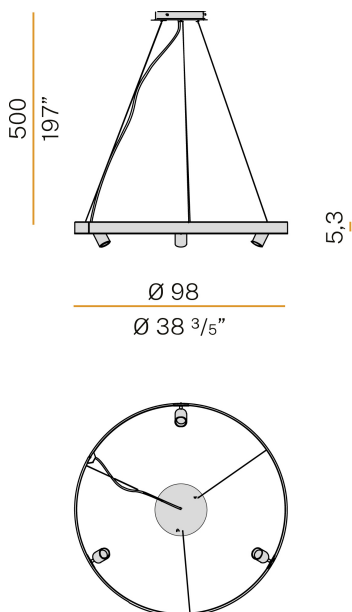

### Data sheet

CODE	L07430.100.0518
SYSTEM POWER CONSUMPTION	92W
EFFICACY	73.17lm/W
LIGHT SOURCE	LED
LIGHT SOURCE LIFETIME	L70 (B50) 60.000h
COLOUR TEMPERATURE	2700K Ra>90
LIGHT DISTRIBUTION	diffused + adjustable
BEAM ANGLE	30°
POWER SUPPLY	220-240V AC
FREQUENCY	50/60Hz
ELECTRICAL CONFIGURATION	dimmable (DALI/Push DIM) and ON-OFF
DRIVER	integrated included
NOMINAL LUMINOUS FLUX	9840lm
LUMEN OUTPUT	6732lm
EFFICIENCY	68.4%
WEIGHT	4.82 Kg
PROTECTION DEGREE	IP20
COLOUR TOLLERANCES	SDCM 3
PACKING DIMENSIONS (CM)	107,0 x 107,0 x 11,0

### Technical drawing

### Polar diagram